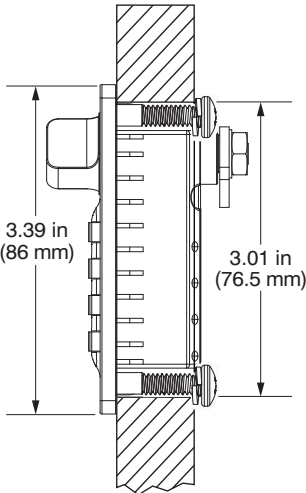

Dial Combination Mechanical Lock

The Nextlock® Mech Lock Series provide mechanical solutions to secure personal storage. Available in Dial Combination including keys.

- Dial combination operation
- Shared or assigned use functionality
- Cam locking mechanism
- Operates with a 4-digit User Code
- All metal housing
- Vertical body style
- Recess mount
- Brushed nickel finish
- Manage with laser cut Manager Keys
- Keyed alike per site
- Code retrieval tool for forgotten codes
- Replaceable core
- No batteries required
- Two year warranty

*ADA compliant options include
a Lever or Pull Handle.*

Front View

Dial Combo

Side View

Top View