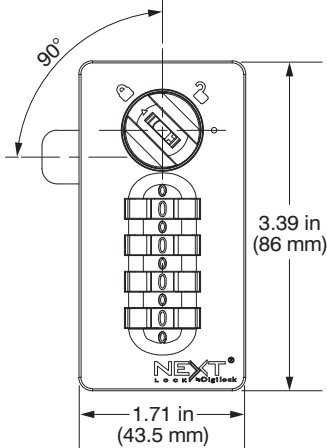

Dial Combination Mechanical Lock

The Nextlock® Mech Lock Series provide mechanical solutions to secure personal storage. Available in Dial Combination including keys.

- Dial combination operation
- Shared or assigned use functionality
- Cam locking mechanism
- Operates with a 4-digit User Code
- All metal housing
- Vertical body style
- Recess mount
- Brushed nickel finish
- Manage with laser cut Manager Keys
- Keyed alike per site
- Code retrieval tool for forgotten codes
- Replaceable core
- No batteries required
- Two year warranty

*ADA compliant options include
a Lever or Pull Handle.*

Front View

Dial Combo

Side View

Top View